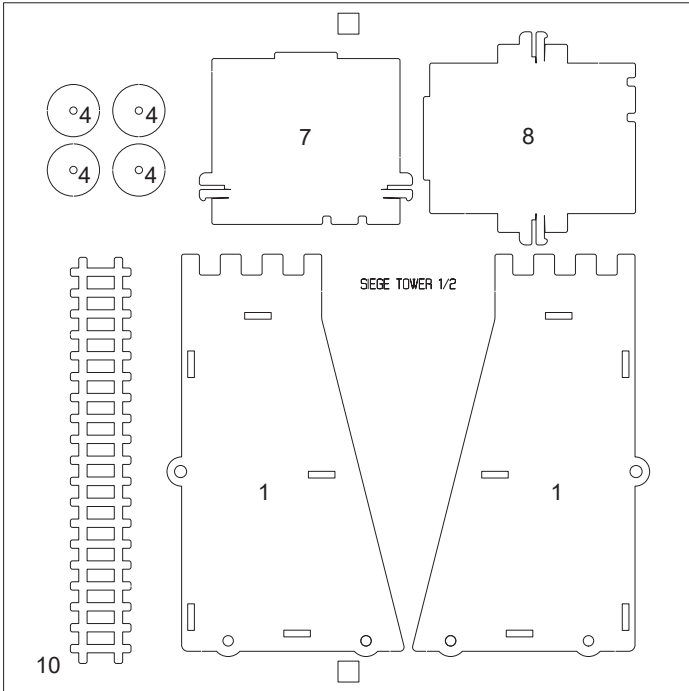

Please remove elements out of frame carefully.

It is recommended to use a blade at the cutline to punch the element out of the sheet easier.

**Fantasy Battlegrounds
Siege Tower**

Assemble based on element letter.
Then from number first to last.

 x4
  x4
  x2