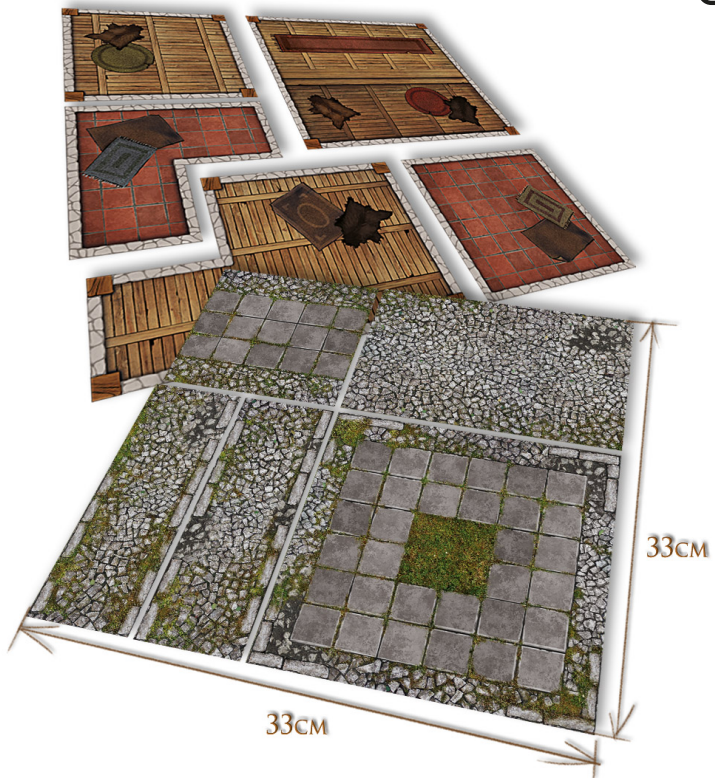

WARNING

NOT RECOMMENDED
FOR PERSONS 13 YEARS
OF AGE OR YOUNGER.

MADE IN POLAND

KEEP YOUR GAME ORGANIZED