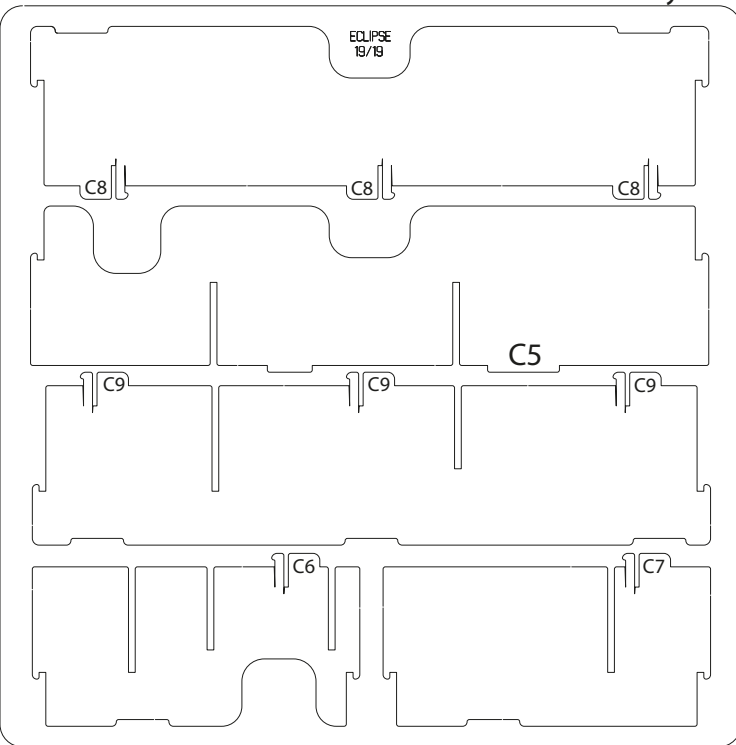

Please remove elements out of frame carefully!

Assemble based on base element latter then according to numbers from first to last.

Compatible with the game:
ECLIPSE: SECOND DAWN FOR THE GALAXY

Please remove elements out of frame carefully!

Please remove elements out of frame carefully!

You can check the box arrangement photo samples on our website: www.e-raptor.pl

Assemble based on base element latter then according to numbers from first to last.