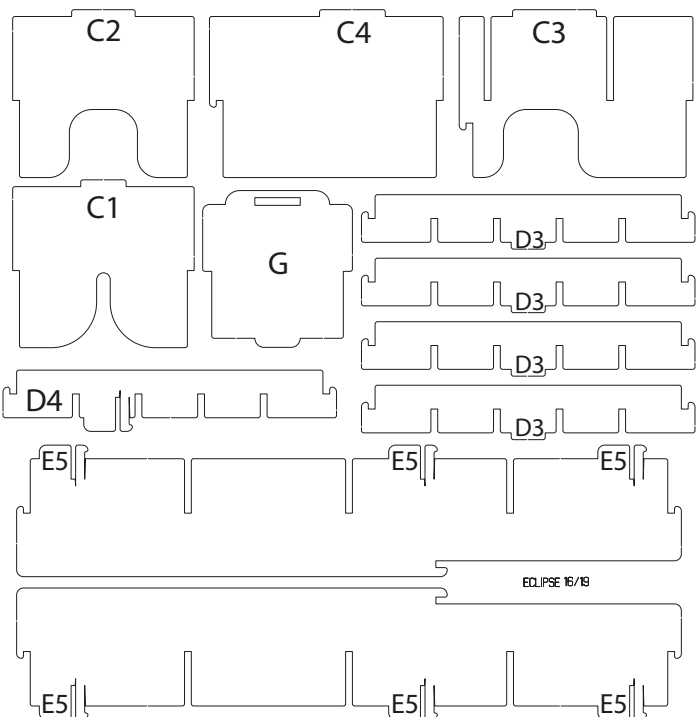

Please remove elements out of frame carefully!

Assemble based on base element latter then according to numbers from first to last.

Compatible with the game:
ECLIPSE: SECOND DAWN FOR THE GALAXY

Please remove elements out of frame carefully!

Please remove elements out of frame carefully!

You can check the box arrangement photo samples on our website: www.e-raptor.pl

Assemble based on base element latter then according to numbers from first to last.